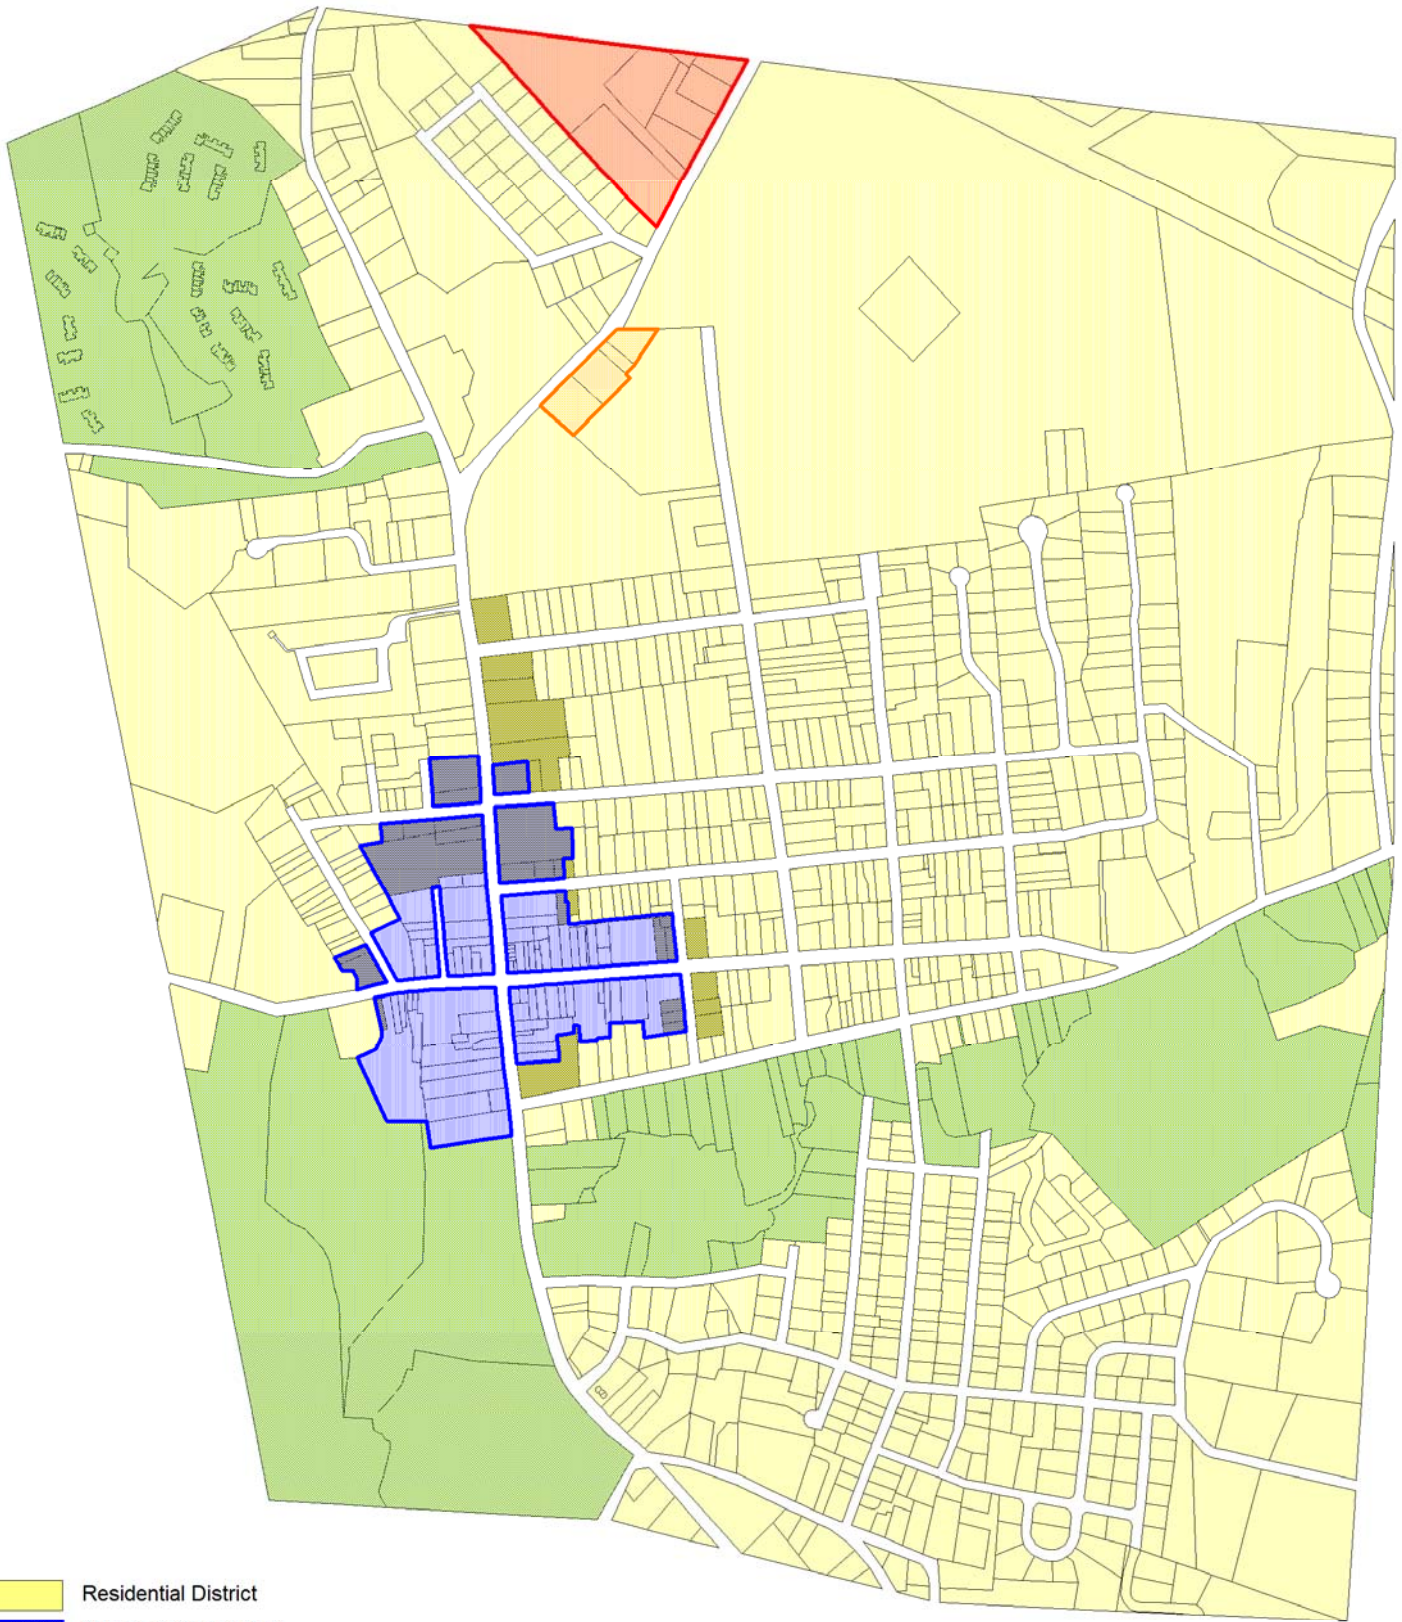

Village of Rhinebeck Zoning Map

-  Residential District
-  Village Center District
-  Gateway District
-  Medical Office District
-  Special Sensitivity Overlay
-  Land Conservation Overlay